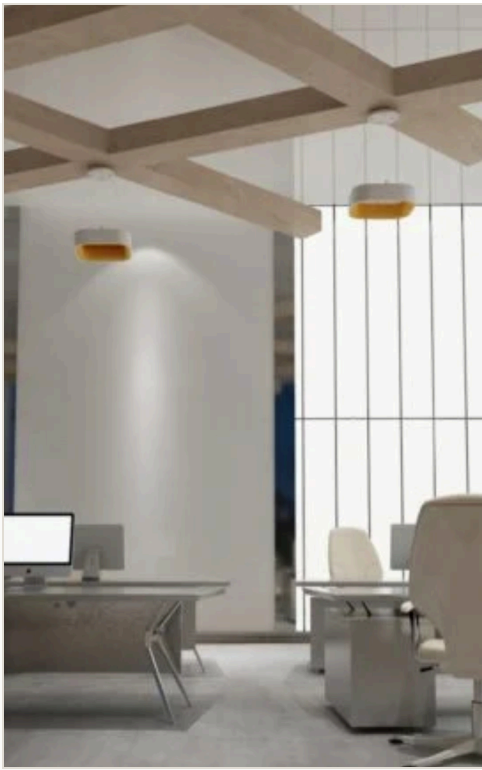

LYRIK SQUARE ACOUSTIC

Square acoustic baffle pendant with precise geometry. Excellent sound attenuation across mid and high frequencies. Clean, architectural look for modern offices.

DIMENSIONS

- 14in Sq × 3.50in H
- 18in Sq × 3.50in H
- 24in Sq × 3.50in H
- 32in Sq × 3.50in H
- Custom sizes available

FINISHES

- 46 Acoustic Felt Colors
- White Frame
- Black Frame
- Silver Frame
- Custom Finish Available

PERFORMANCE

9mm High-Density Polyester Felt
Density: 11 lbs/ft³
NRC Rating: 0.80+
Thickness: 9mm
Efficacy: 85–109 lm/W
Color Temp: 2700K – 5000K
CRI: 80+ / 90+
Voltage: 120V / 277V / UNV
Dimming: 0-10V Available

CERTIFICATIONS & FEATURES

- Dry Location Rated
- ETL Approved
- 5-Year Limited Warranty