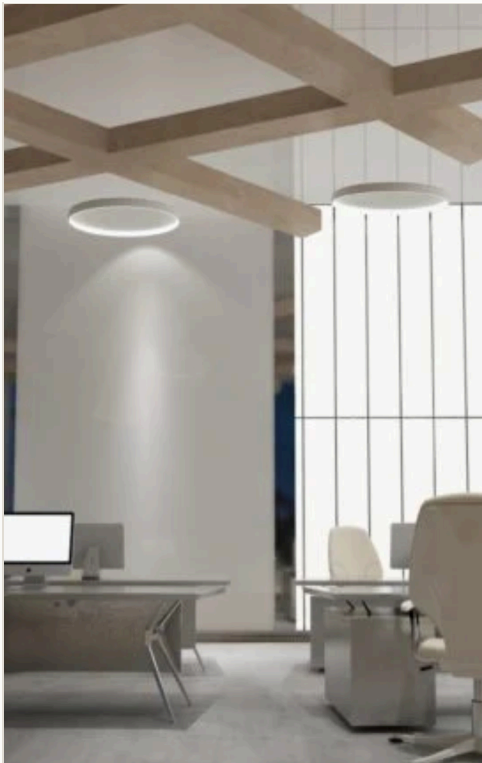

LYRIK ROUND ACOUSTIC

Circular acoustic pendant with soft organic form. High NRC felt and integrated LED create a warm, inviting atmosphere while reducing ambient noise levels.

DIMENSIONS

- 14in Dia × 3.50in H
- 18in Dia × 3.50in H
- 24in Dia × 3.50in H
- 32in Dia × 3.50in H
- Custom sizes available

FINISHES

- 46 Acoustic Felt Colors
- White Frame
- Black Frame
- Silver Frame
- Custom Finish Available

PERFORMANCE

9mm High-Density Polyester Felt
Density: 11 lbs/ft³
NRC Rating: 0.80+
Thickness: 9mm
Efficacy: 85–109 lm/W
Color Temp: 2700K – 5000K
CRI: 80+ / 90+
Voltage: 120V / 277V / UNV
Dimming: 0-10V Available

CERTIFICATIONS & FEATURES

- Dry Location Rated
- ETL Approved
- 5-Year Limited Warranty