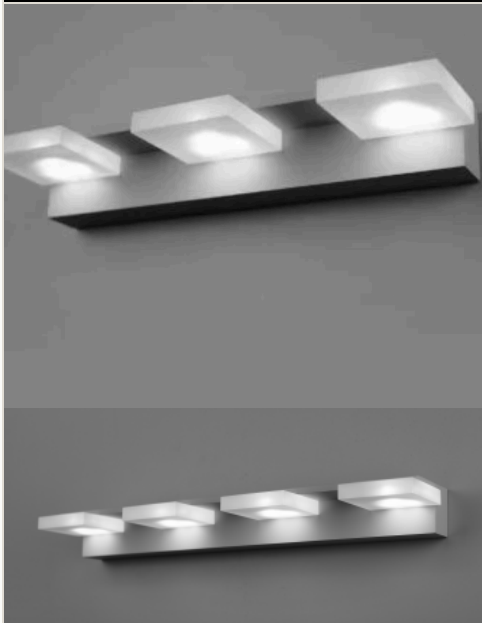

KAY WALL WALL SCONCE

The Kay Wall Sconce, showcases a modern and geometric design, characterized by its distinctive illuminated glass panels. This fixture offers a contemporary look that is ideal for elevating the aesthetic of bathroom vanities or hallways, providing both functional, even lighting and a stylish architectural element to any space.

DIMENSIONS

- 13.50in W x 2in H x 4in D
- 18.75in W x 2in H x 4in D
- Custom dimensions available

FINISHES

- White Painted
- Black Painted
- Space Grey Painted
- Custom Finish Available

PERFORMANCE

Efficacy: 85 lm/W
Wattage: 9W / 12W
Voltage: 120V / 277V
Dimming: 0-10V

CERTIFICATIONS & FEATURES

- Suitable for Dry Location
- ETL Approved
- 5-Year Limited Warranty