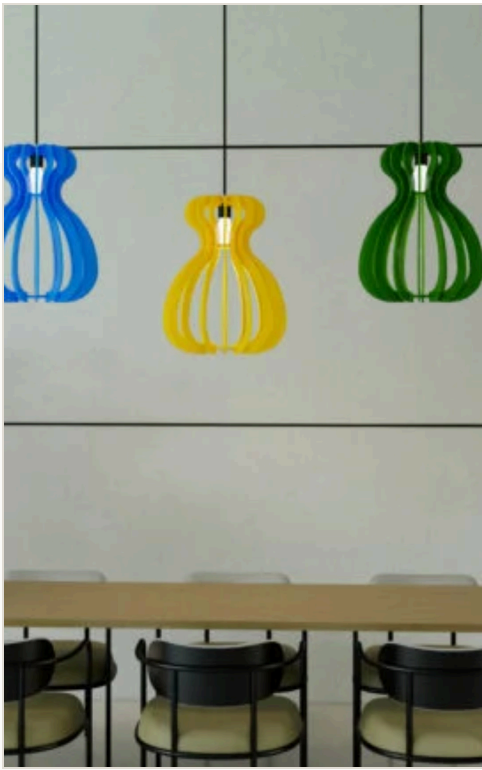

CERTIFICATIONS & FEATURES

- ▶ Dry Location Rated
- ▶ ETL Approved
- ▶ 5-Year Limited Warranty

MEZZO

ACOUSTIC

NEW

Designed to resemble a stylized flower or hourglass, the Mezzo pendant adds a bold visual statement while enhancing acoustic comfort in modern interiors. Suspended from a sleek black cord and ceiling mount, it's ideal for open-plan spaces, creative studios, or hospitality environments where ambiance matters.