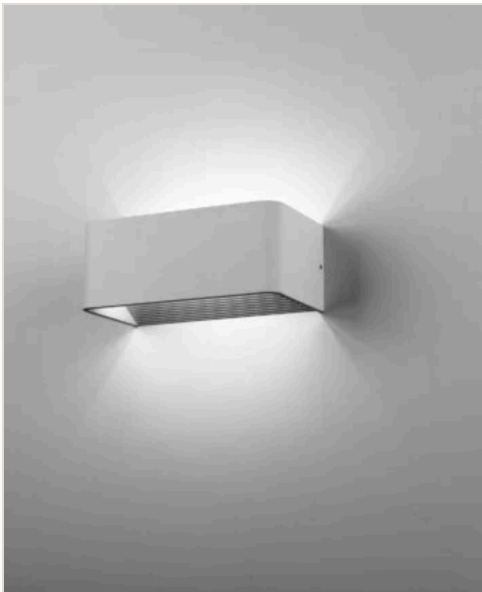

TITAN WALL SCONCE

The Titan Wall Sconce offers a sleek, minimalist aesthetic that provides versatile, soft illumination for any modern interior. Its sophisticated design is available in three convenient sizes allowing for seamless integration into diverse spaces. Whether used individually for a focused accent or in groups for a cohesive look, this sconce enhances both residential and commercial environments with its refined profile.