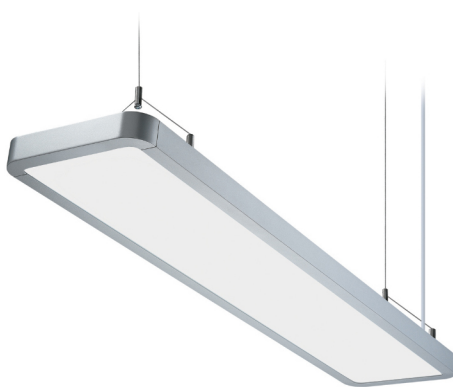

PAD 9 PENDANT SURFACE

The PAD-9 showcases a contemporary, rectangular LED pendant light designed for a clean and minimalist aesthetic. It features a flat, low-profile panel with rounded corners and is suspended by adjustable cables, making it an excellent choice for modern office or commercial interiors.

DIMENSIONS

- 8.63in W × 1.62in H
- 3ft | 4ft | 5ft
- 36in | 48in | 60in OAH
- Custom lengths available

FINISHES

- White Painted
- Black Painted
- Anodized Aluminum
- Custom Finish Available

PERFORMANCE

Efficacy: 109 lm/W
Distribution: Direct
Voltage: 120V / 277V
CRI: 90+
Dimming: 0-10V | DALI

CERTIFICATIONS & FEATURES

- Suitable for Dry Location
- ETL Approved
- Pendant & Surface Mount
- 5-Year Limited Warranty