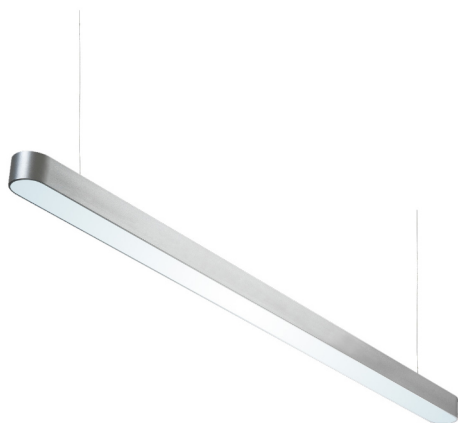

TESKA

PENDANT

SURFACE

Low-profile surface-mount architectural fixture for tight ceiling clearances. Clean integration into suspended ceilings for offices, healthcare, and education environments.

DIMENSIONS

- 2.5in W x 1.85in H
- 3ft | 4ft | 5ft
- 36in | 48in | 60in OAH
- Custom lengths available

FINISHES

- White Painted
- Black Painted
- Anodized Aluminum
- Custom Finish Available

PERFORMANCE

Efficacy: 109 lm/W
Distribution: Direct
Voltage: 120V / 277V
CRI: 90+
Dimming: 0-10V | DALI

CERTIFICATIONS & FEATURES

- Suitable for Dry Location
- ETL Approved
- Pendant & Surface Mount
- 5-Year Limited Warranty